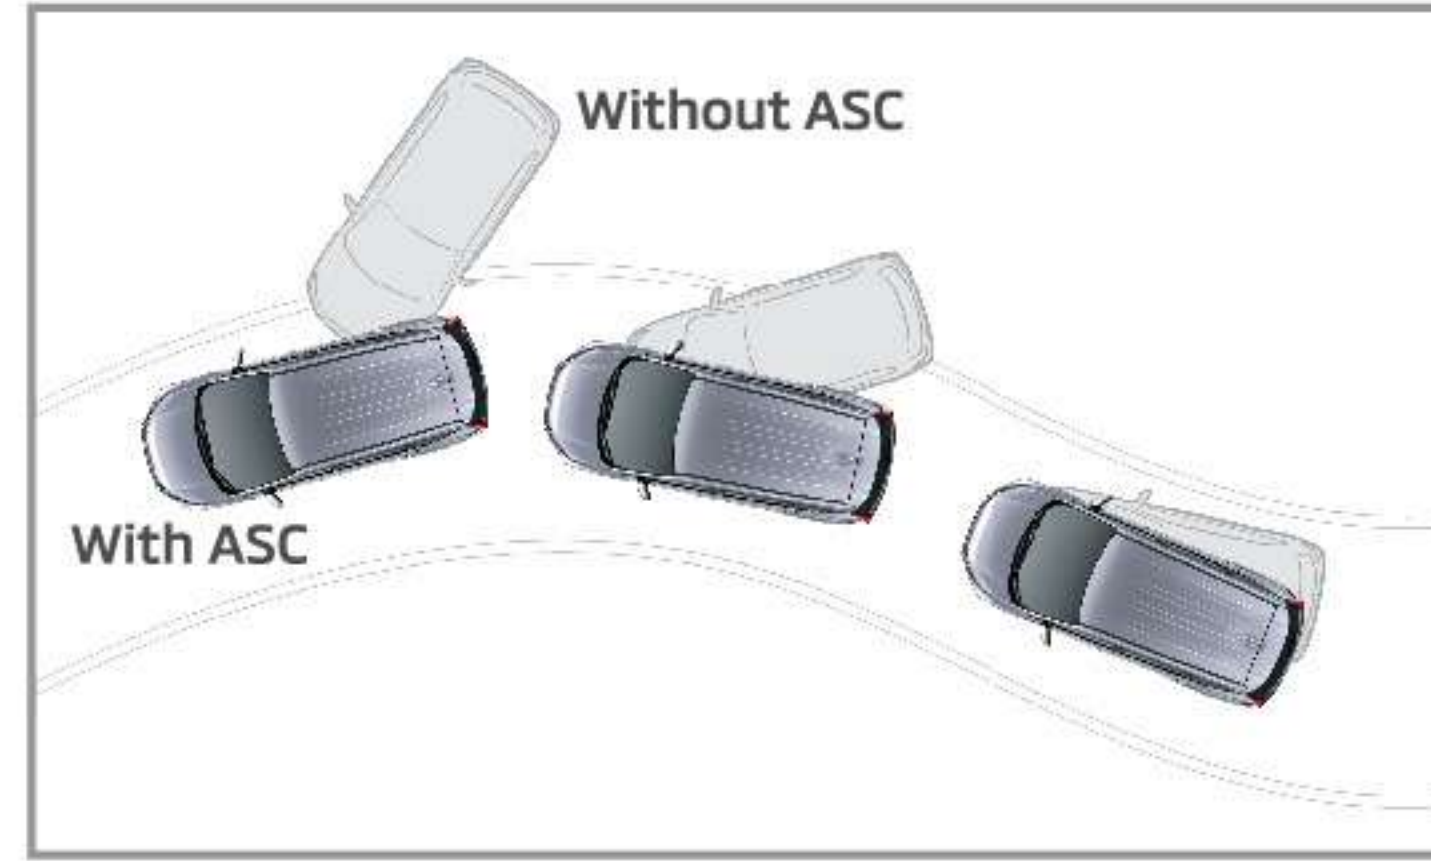

NEW ASC (Active Stability Control)